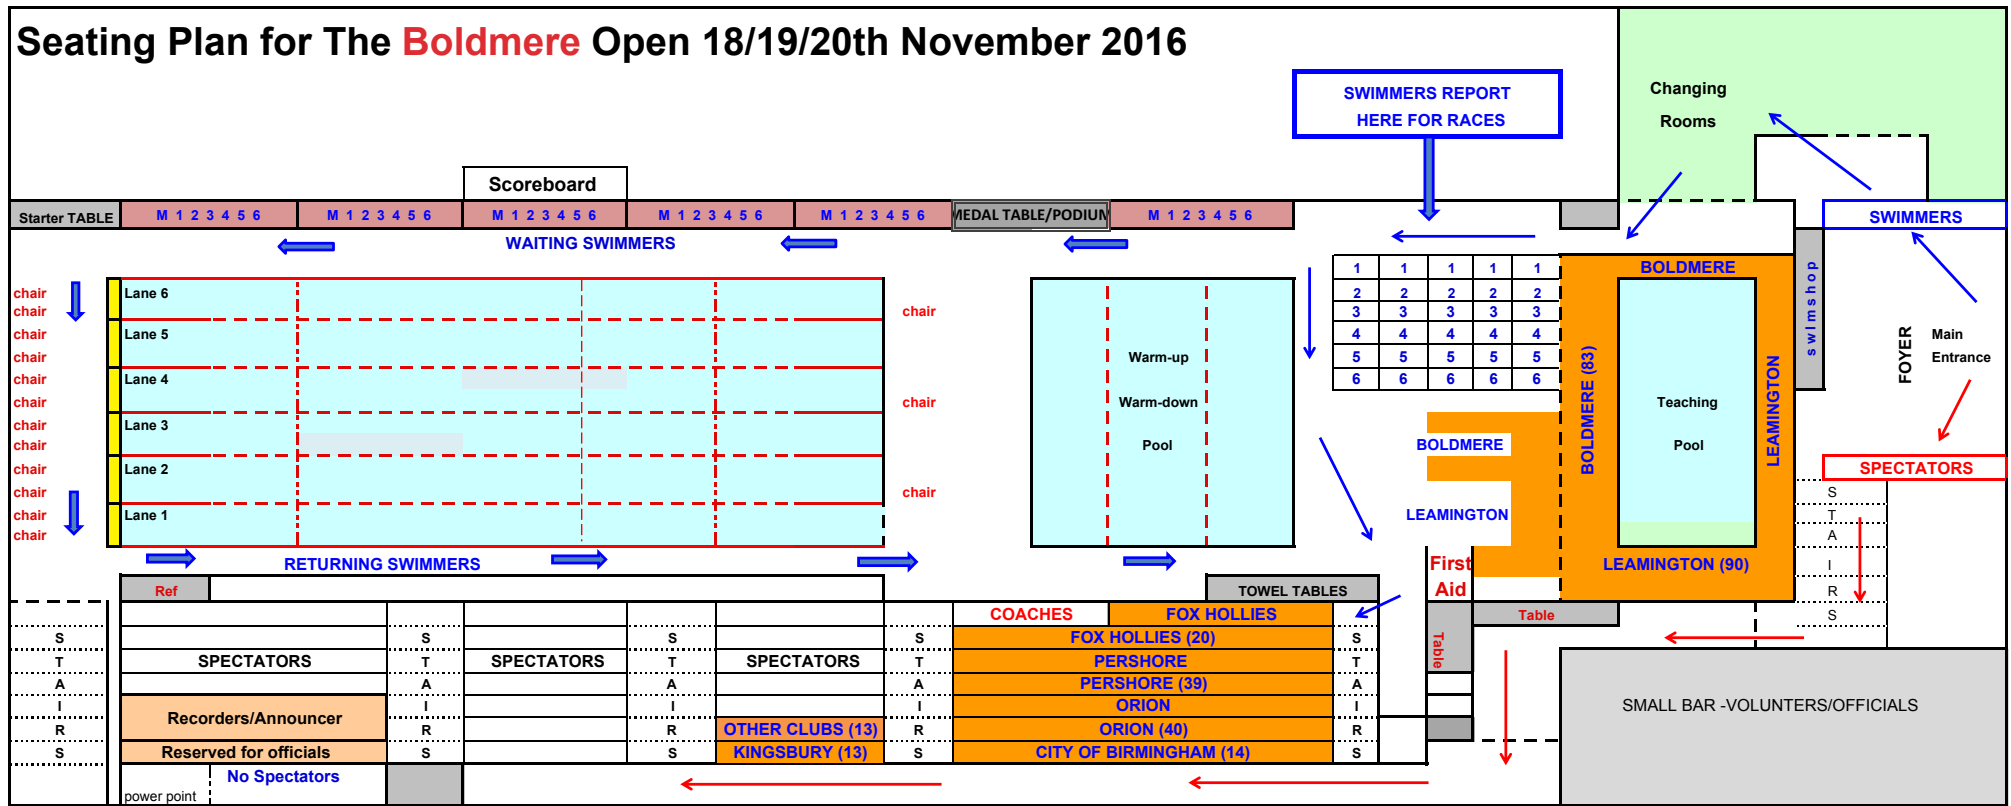

# Seating Plan for The Boldmere Open 18/19/20th November 2016

Spectators can not access the arena from the changing rooms.

Swimmers should use the bases identified above.

All swimmers seated in the balcony must be dry and wearing shoes when returning to their seats after swimming.

There are tables on pool side where swimmers can leave shoes and towels.

Spectators are not permitted to use chairs on the walkway at the top of the balcony.

Please keep stairs and walkways dry and free of obstruction at all times.